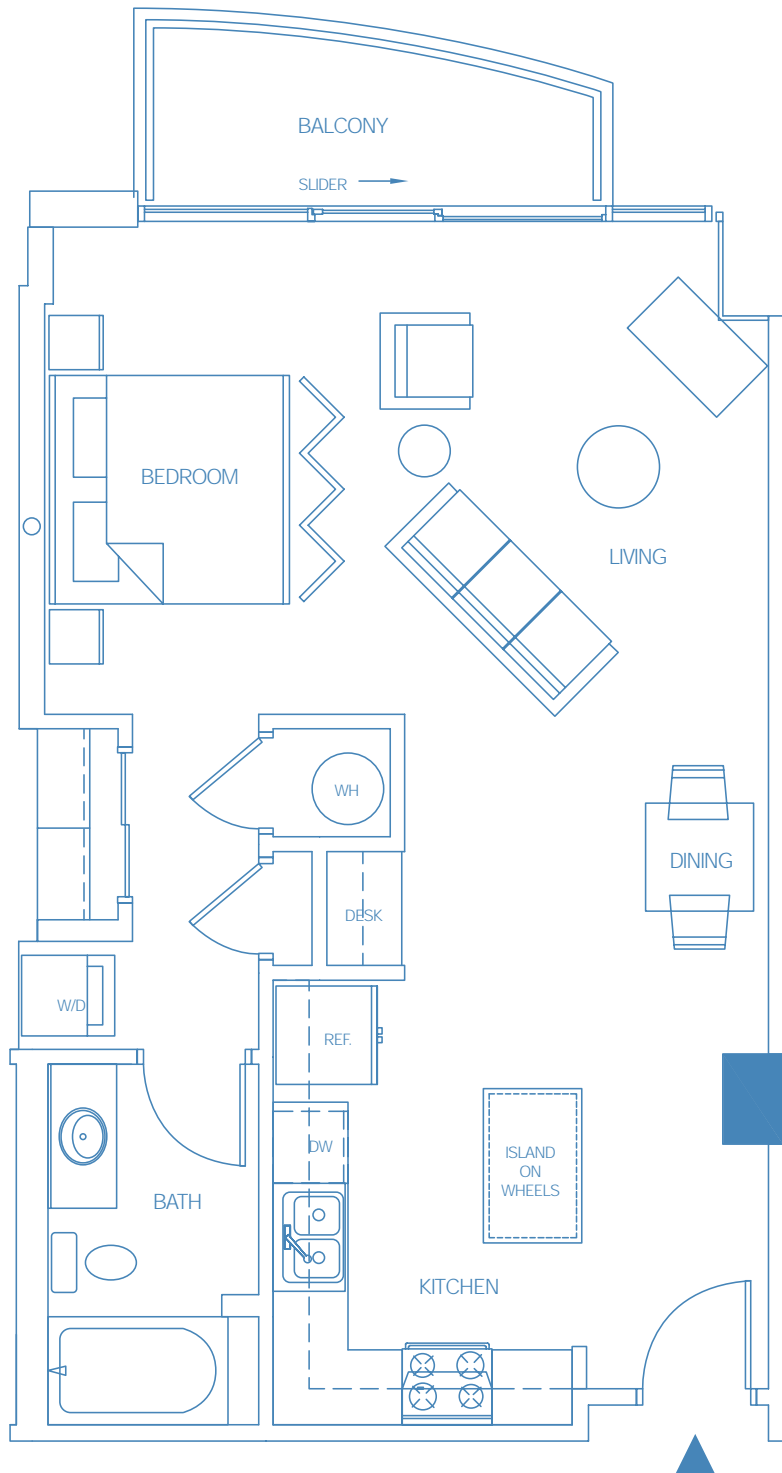

UNIT 03 One Bedroom 707 Sq. Ft.

Floor 7

Floor 8

Floors 9 - 28