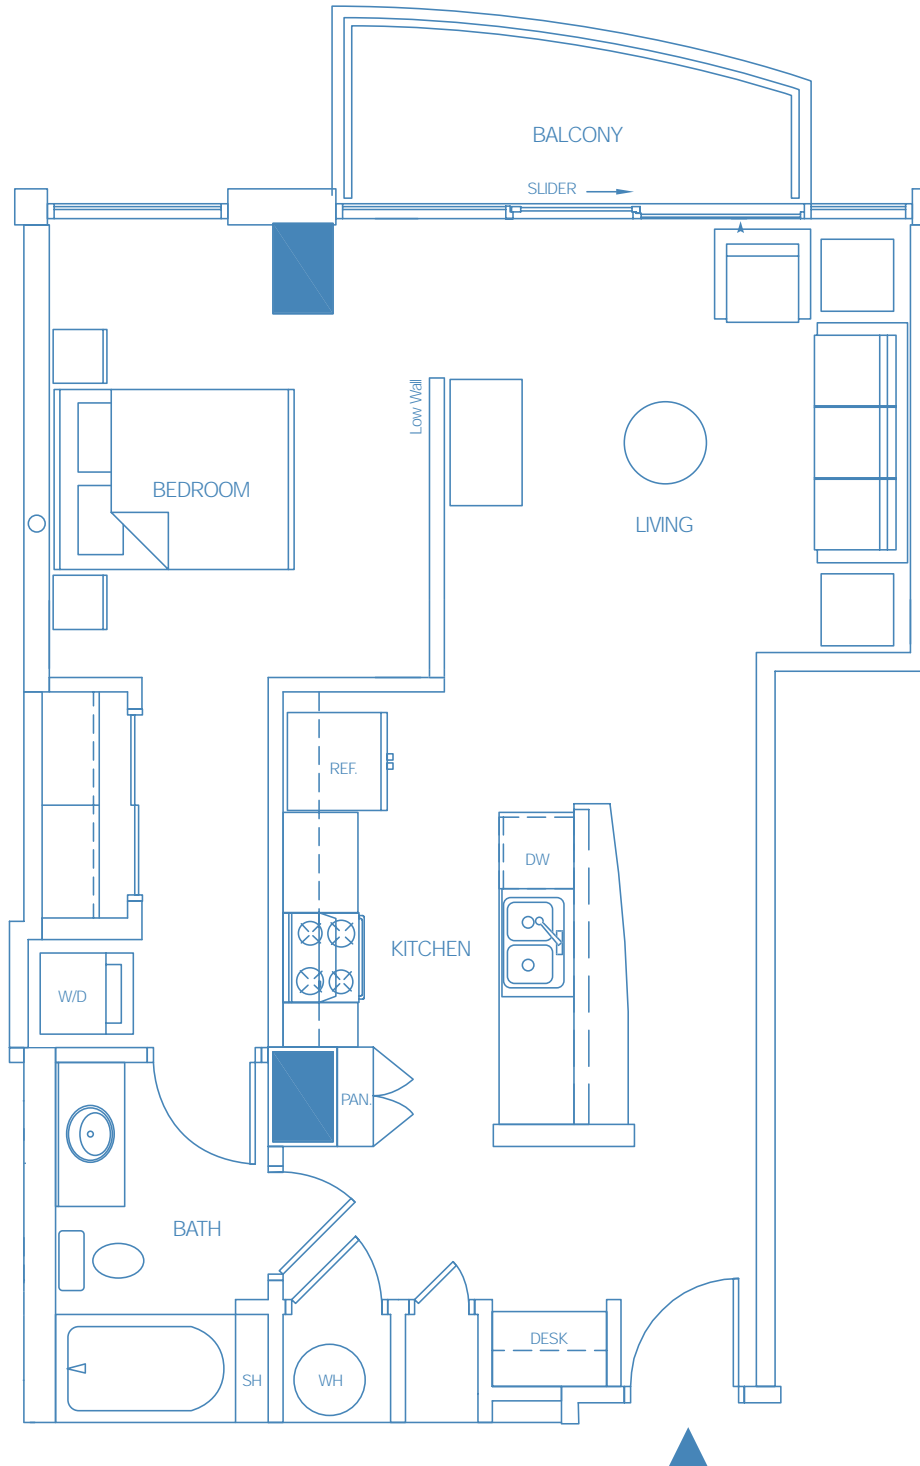

UNIT 11 One Bedroom 745 Sq. Ft.

Floor 8

Floors 9 - 28